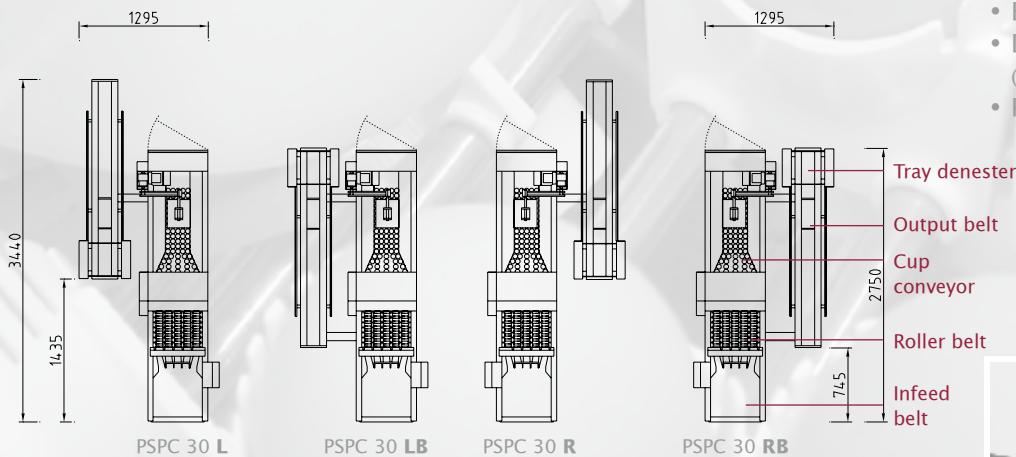

Automatic Egg Packer - Table Eggs

Standard Specifications

Capacity	24.000 eggs per hour
Power supply	400V - 3Phase - 50Hz - neutral/earth (Other possibilities on request)
Buffer stock tray denester	30-cell tray plastic: 50 pcs 30-cell tray cardboard: 75 pcs
Buffer stock output belt	30-cell tray plastic/cardboard: 5 pcs

Possible Tray Types

30-cell tray cardboard (5x6)
30-cell plastic (5x6)
Other trays on request

Specifications Ovoprint A5

Memory storage up to 50 alphanumeric codes & data

Cartridge type: HP

Single or double size printing

Options PSPC 30:

- Prinzen egg transport belt
- Extension of infeed belt
- Egg Flex 5R stamping
- Ovoprint A5 inkjet coding
- Easystack or traystacker
- Different output belts
(i.e. 90°, 180° curve)
- Pallet Loader